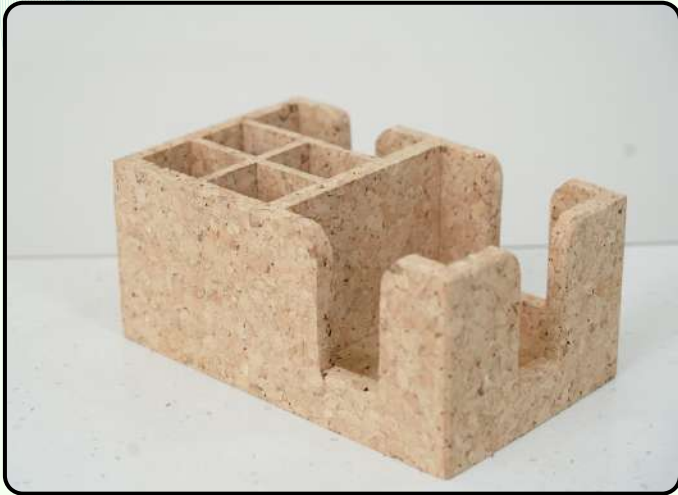

MULTI- COMPARTMENT BAR CADDY