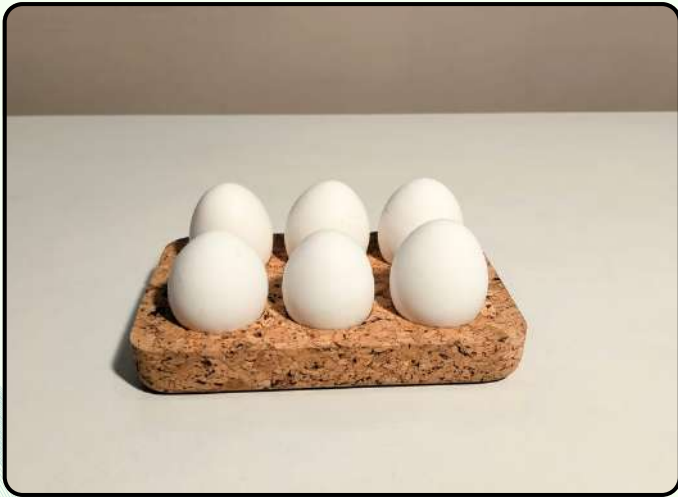

SMALL EGG TRAY NATURAL

LARGE EGG TRAY NATURAL

SHOT GLASS TRAY
30.5 X 7 X 4 CMS

SHOT GLASS TRAY WITH HANDLE
30 X 15 X 2.7 CMS

ROOM KEY HOLDER

ROOM TAG
22 X 7.5 CMS

CORK LIGHTS

CORK LIGHTS CATALOGUE