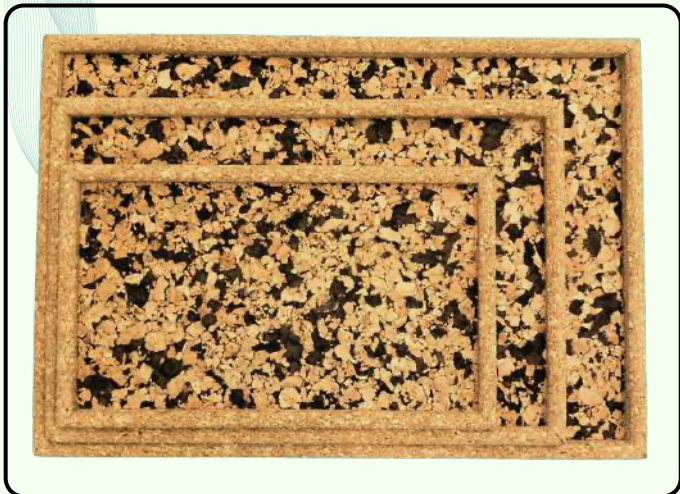

9X9 INCHES

CORK TRAYS WITH MDF BASE

WOODY SQUARE CORK TRAY
9X9 INCHES

SMALL RECTANGULAR SMOKY TRAY
23X14 CM

SET OF 3 RECT. TRAY CHOCOCHIP
25 X 15 CMS
30 X 20 CMS
36 X 25 CMS

SET OF 3 LARGE RECT. TRAY NATURAL
25 X 15 CMS
30 X 20 CMS
36 X 25 CMS